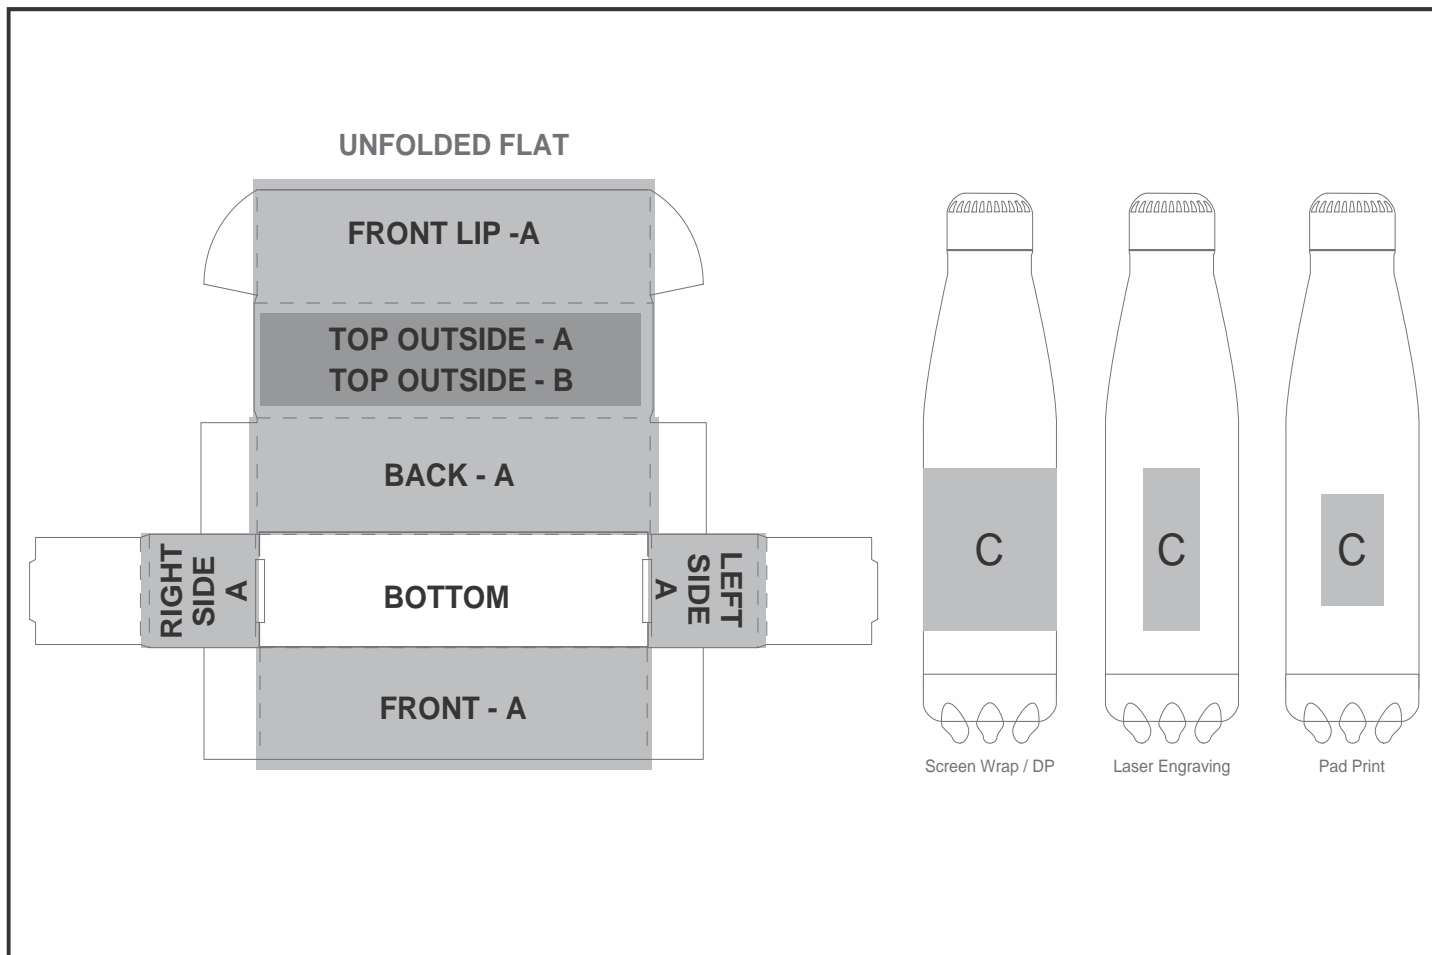

GF-AM-860-B

Discovery Bottle in Bianca Custom Gift Box

Need to know:

- Includes 1-Position Direct Print on Box AND 1-Position Laser Engraving OR 1-Colour, 1-Position Screen Wrap (setup fee applies).

- **Please Note:** Due to the nature of the printing process, any white in a logo cannot be branded and we cannot guarantee an exact colour match as the box has a matt finish. The nature and inconsistency of the pre-cut boards may create a 1-3mm of unbranded space on the front lip and imperfections may be found within the print. Large solid coverage prints are not recommended, if large solid coverage is required, it is recommended on kraft boxes as imperfections are less noticeable.

- DP-D will not be a full wrap due to the inconsistency of the item.

- Laser Colour - Gold

Branding Options:

Position	Branding Method (Branding Code)	No. of Colours	Dimension
A	Digital Custom Packaging (DCP-CHG-2)	Full Colour	436,5mm wide x 364,5mm high
B	Digital Custom Packaging (DCP-CHG-2)	Full Colour	258mm wide x 62mm high
C	Laser Engraving (LB)	N/A	30mm wide x 80mm high

C	Pad Printing (PB)	4 Colours	33mm wide x 55mm high
C	Screen Wrap (SW)	1 Colour	200mm wide x 80mm high
C	Digital Print Drinkware (DP-D)	Full Colour	200mm wide x 80mm high